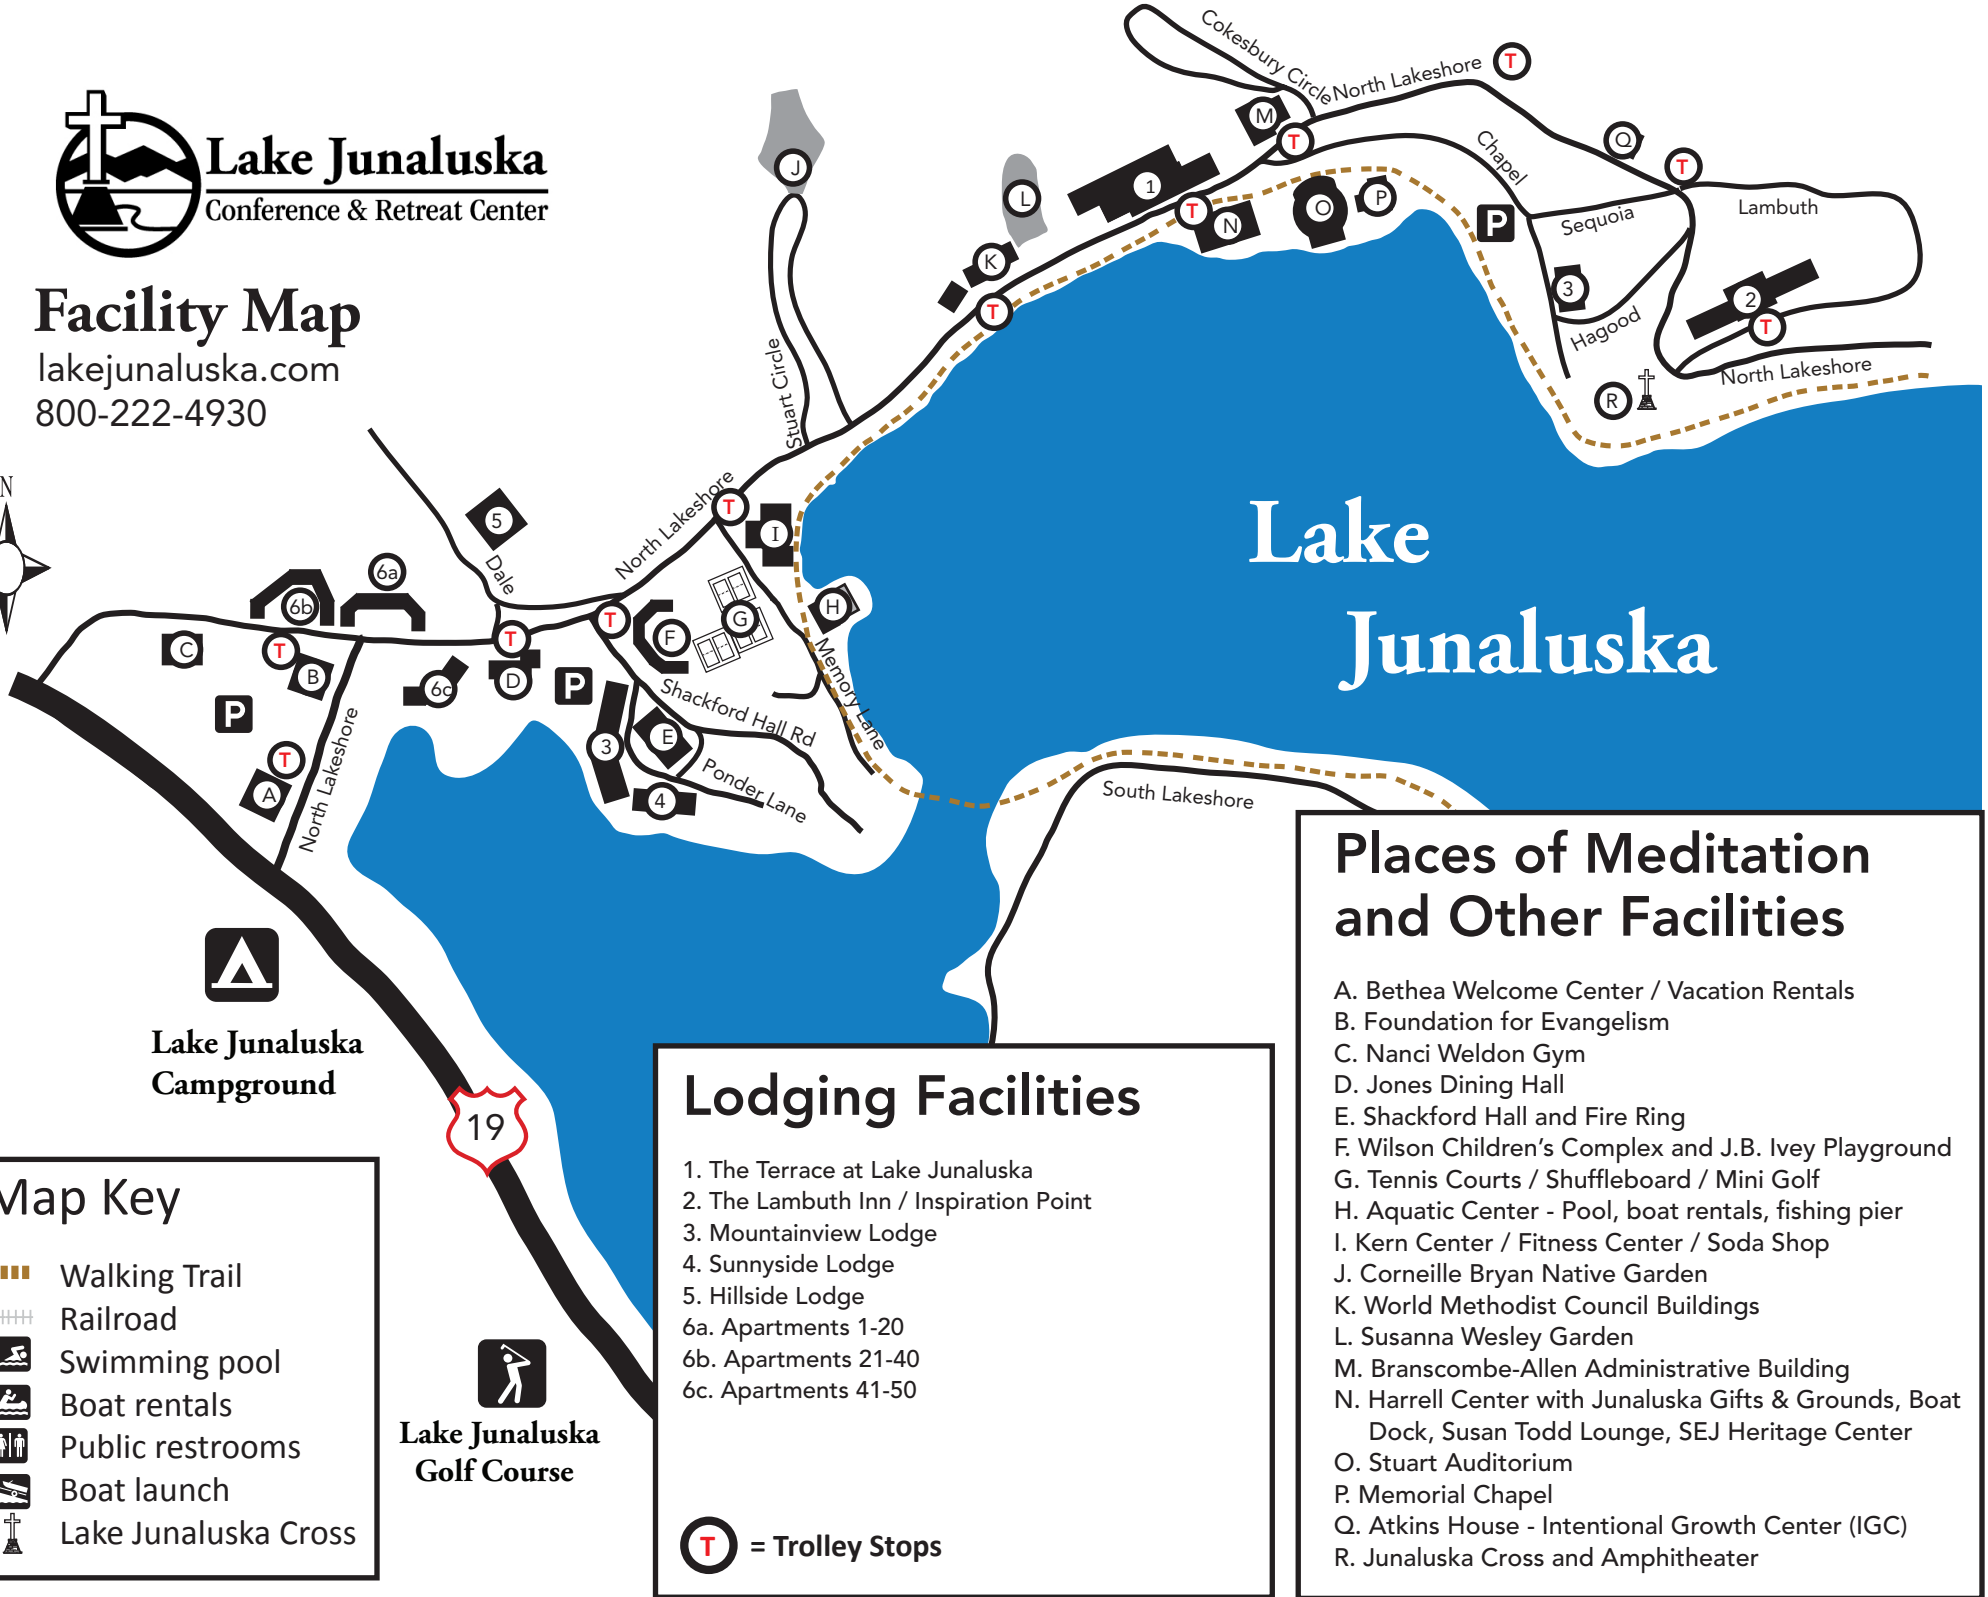

Lake Junaluska
Conference & Retreat Center

Facility Map

lakejunaluska.com
800-222-4930

Lake Junaluska

Lake Junaluska
Campground

Lake Junaluska
Golf Course

Map Key

- Walking Trail
- Railroad
- Swimming pool
- Boat rentals
- Public restrooms
- Boat launch
- Lake Junaluska Cross

Lodging Facilities

1. The Terrace at Lake Junaluska
2. The Lambuth Inn / Inspiration Point
3. Mountainview Lodge
4. Sunnyside Lodge
5. Hillside Lodge
- 6a. Apartments 1-20
- 6b. Apartments 21-40
- 6c. Apartments 41-50

= Trolley Stops

Places of Meditation and Other Facilities

- A. Bethea Welcome Center / Vacation Rentals
- B. Foundation for Evangelism
- C. Nanci Weldon Gym
- D. Jones Dining Hall
- E. Shackford Hall and Fire Ring
- F. Wilson Children's Complex and J.B. Ivey Playground
- G. Tennis Courts / Shuffleboard / Mini Golf
- H. Aquatic Center - Pool, boat rentals, fishing pier
- I. Kern Center / Fitness Center / Soda Shop
- J. Corneille Bryan Native Garden
- K. World Methodist Council Buildings
- L. Susanna Wesley Garden
- M. Branscombe-Allen Administrative Building
- N. Harrell Center with Junaluska Gifts & Grounds, Boat Dock, Susan Todd Lounge, SEJ Heritage Center
- O. Stuart Auditorium
- P. Memorial Chapel
- Q. Atkins House - Intentional Growth Center (IGC)
- R. Junaluska Cross and Amphitheater